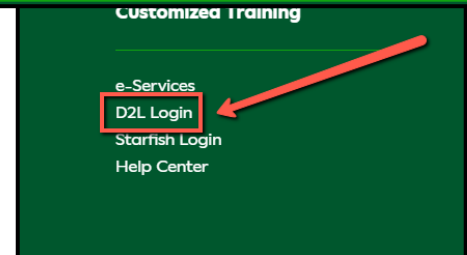

Accessing D2L Brightspace

There are multiple ways to access D2L Brightspace, and they vary by your college.

1) Inver Hills Community College

- a) <https://inverhills.learn.minnstate.edu/> will take you directly to D2L Brightspace. If you using the direct link, we recommend that you bookmark this web address to access it more easily in the future.
- b) Through our campus website <https://www.inverhills.edu/>

- i) Click on the two lines at the top of the website

- ii) Scroll down, then click on the D2L Brightspace Login button

2) Dakota County Technical College

- a) <https://dctc.learn.minnstate.edu/> will take you directly to D2L Brightspace. If you using the direct link, we recommend that you bookmark this web address to access it more easily in the future.
- b) Through our campus website <https://www.dctc.edu/>